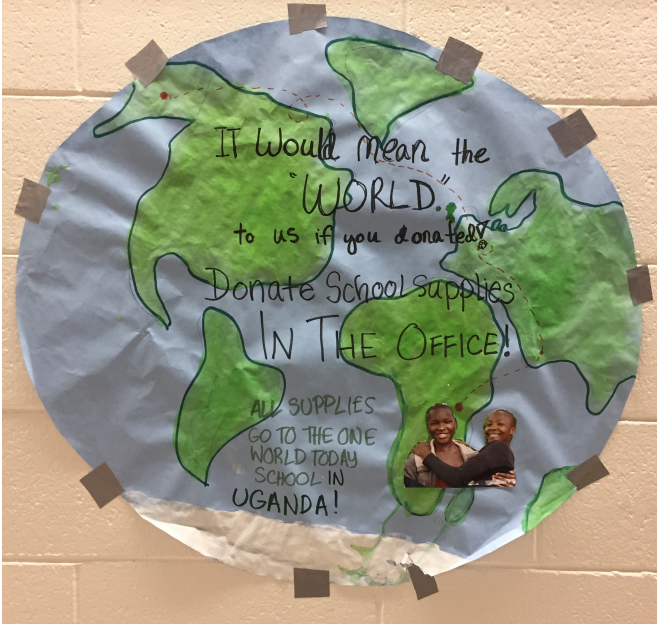

Advisory Community Service Challenges

Send school supplies to One World School in Uganda with Allison. Dropbox and advisory competition lists in the front office.

Polar Plunge
Penny Drive Fundraiser
basket in the front office. The advisory with the **least change** wins cookies. Sabotage other advisories by making contributions in their name. A daily tally will be displayed on the whiteboard.

Freezin' for a Reason

REGISTER ONLINE TODAY!
www.specialolympicalaska.org • 907-222-7625 ext. 605

Presenting Sponsor **Take the Polar Plunge and Pledge for Special Olympics Alaska**
Saturday, December 17 at Goose Lake, 10 a.m. - 2 p.m.

UL GCI The Polar Plunge is a unique opportunity for individuals, organizations, and businesses to support Special Olympics Alaska athletes by gathering pledges and plunging into the icy waters of Goose Lake in Anchorage.
Have fun plunging with your family, friends and co-workers and earn great incentives!
All proceeds go to Special Olympics Alaska to provide year-round sports training and competition for individuals with intellectual disabilities.